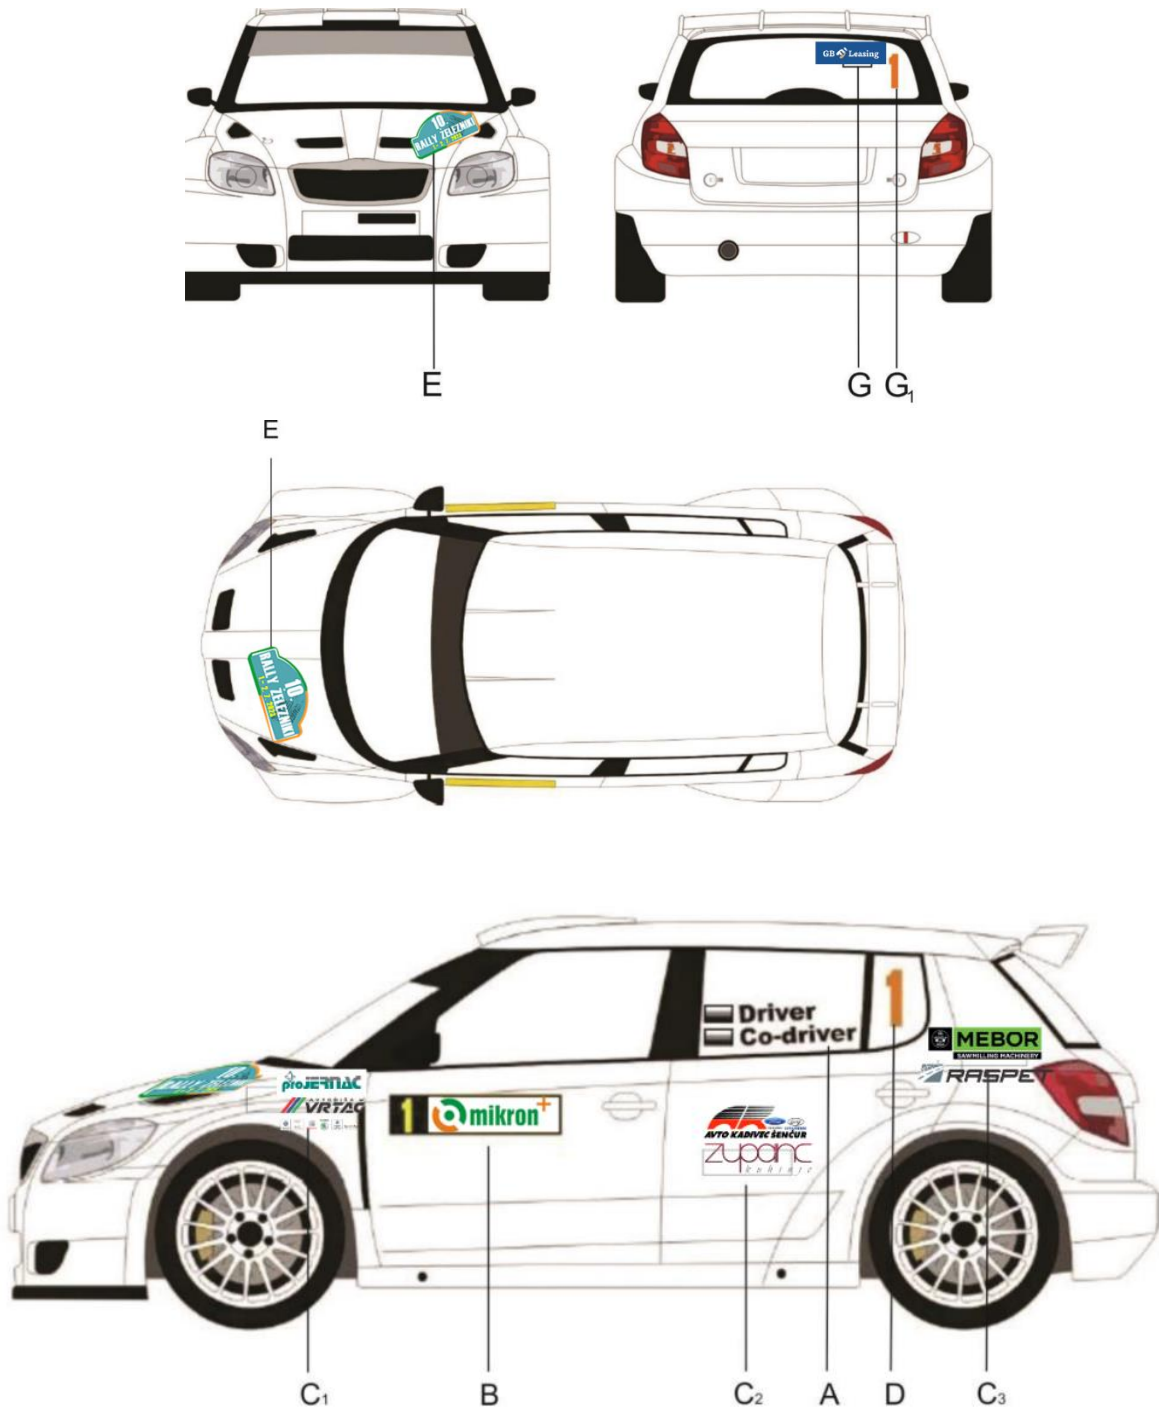

APPENDIX IV – COMPETITION NUMBERS AND ADVERTISING

Competitors have to reserve the space on the competition car for the rally plates, competition numbers and organizer's advertising in accordance to picture 1.

A: Driver and Codriver name with her/his national flag of the ASN from which she/he obtained her/his licence. Font type Helvetica, font color white. For the driver first letter in Upper case the rest in lower case, dimensions: 6 cm, with stroke width 1cm. For Codriver same as driver, written under the surname of Driver.

B: 2 front door panels measuring 67 cm wide by 17 cm high including a 1 cm white surround. Each of these panels shall comprise a 15-cm x 15 cm competition number box which shall always be at the front of the panel Numerals will be fluorescent yellow (PMS 803), 14 cm high and with a stroke width of 2 cm, on a matt black background. The remainder of the door panel is reserved for the use of the organiser. Each panel shall be placed horizontally at the leading edge of each front door, with the number at the front. The top of the plate shall be between 7 cm and 10 cm below the lower limit of the window. No signage, other than the colour scheme of the car, shall be placed within 10 cm of the panel.

C: organizer's optional advertising

D: numbers for each rear side window which shall be 25 cm high with a stroke width of at least 25 mm, coloured fluorescent orange (PMS 804), and may be reflective. These numbers shall be placed at the top of the rear side windows in conjunction with the driver's name

E: one rally plate fitting into a rectangle 43 cm wide by 21.5 cm high

G and G1: rear window panel which shall measure a maximum of 30 cm wide and 10 cm high, reserved for the use of the organiser. An adjacent area of 15 cm² shall contain the fluorescent orange (PMS 804) 14 cm high competition number on a clear background. This number may be reflective and must be visible from the rear at eye level.

SCRUTINEERING TIME TABLE